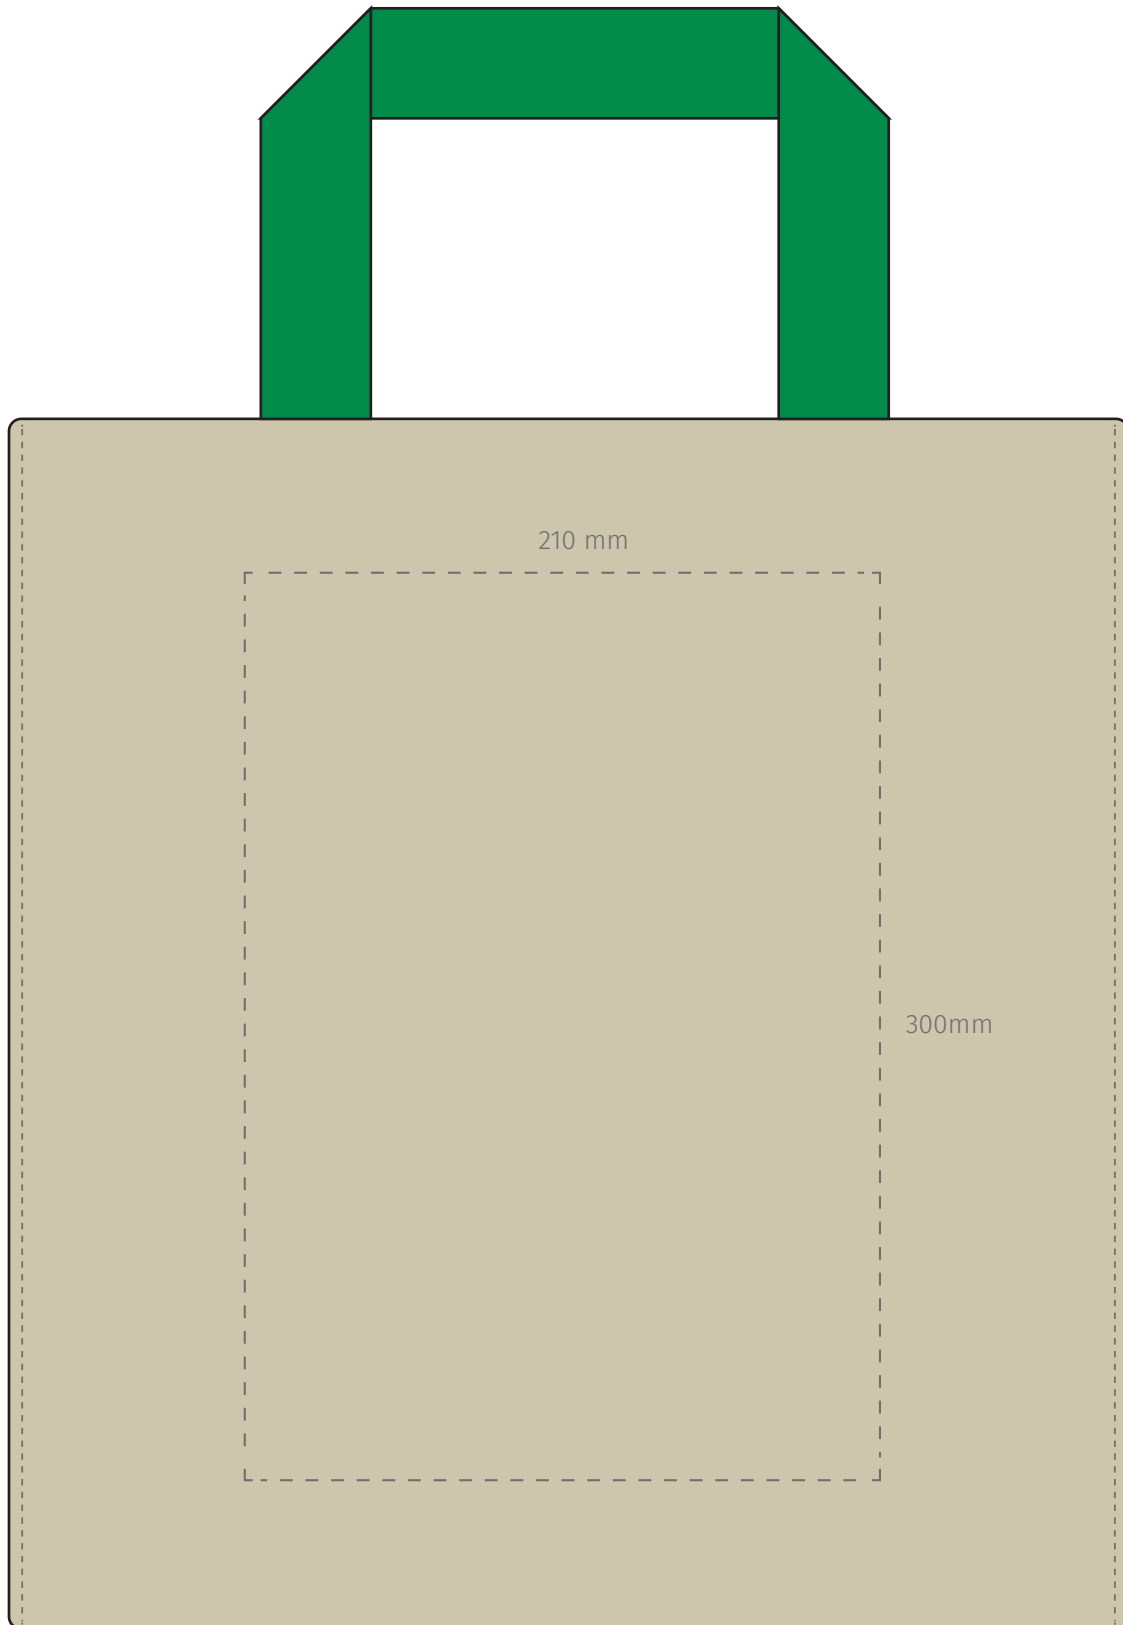

TEMPLATE:  
■ JUTE CARRY-ALL

Item shown at 40% actual size when viewed on A4 paper

BRANDING - Screen

Max branding area 200 x 200mm

TEMPLATE:  
■ JUTE CARRY-ALL

Item shown at 40% actual size when viewed on A4 paper

BRANDING - Supacolour

Max branding area 210 x 300mm (A4)