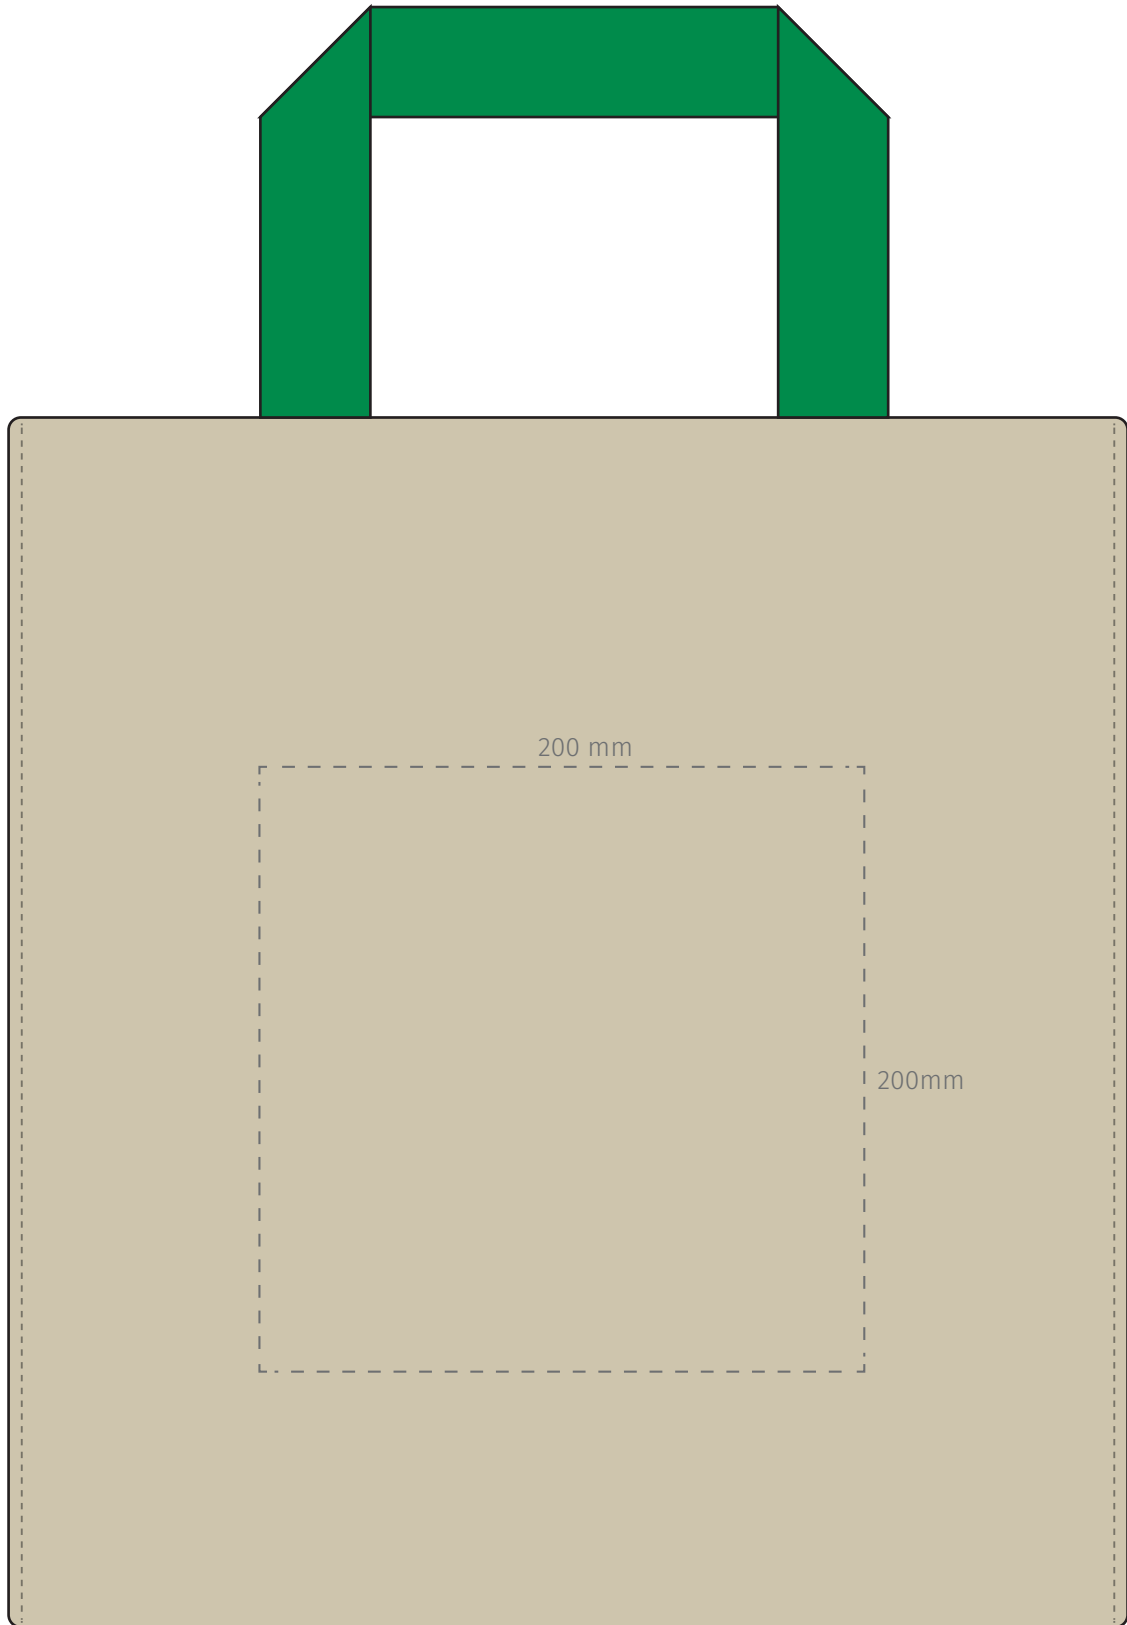

TEMPLATE:  
■ JUTE CARRY-ALL

Item shown at 40% actual size when viewed on A4 paper

BRANDING - Screen

Max branding area 200 x 200mm

TEMPLATE:  
■ JUTE CARRY-ALL

Item shown at 40% actual size when viewed on A4 paper

BRANDING - Supacolour

Max branding area 210 x 300mm (A4)